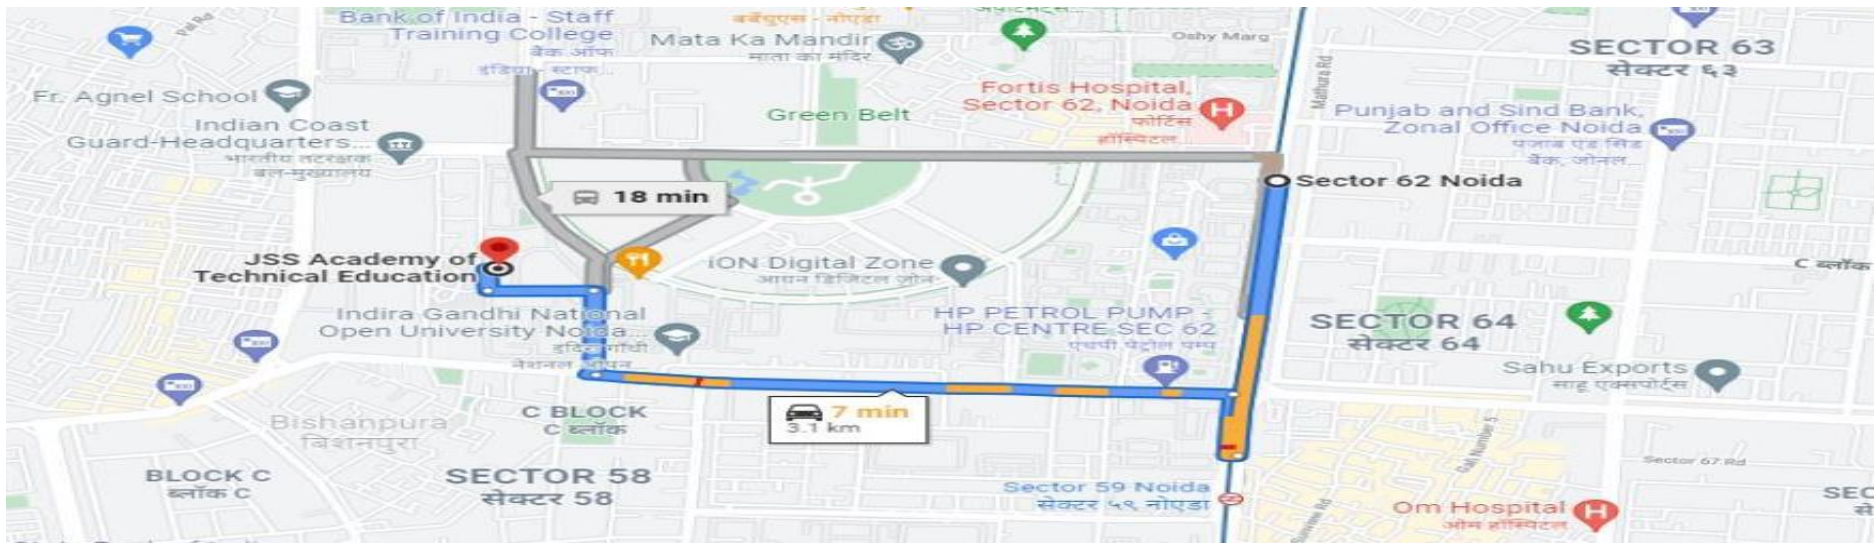

Download QR Code Scanner app form Play Store/App Store —→ Scan QR Code [enable GPS] from your location

Location for New Delhi Railway Station to JSS Academy of Technical Education, C-20/1, C Block, Phase 2, Industrial Area, Sector 62, Noida, Uttar Pradesh-201301

Sector-62 Noida Metro Station → **JSS Academy, Noida**

Google Map link from Sector 62 Noida Metro Station to examination centre: <https://goo.gl/maps/eCkmC8VqcaJYF1kr9>

Sector 62 Noida

- 1.0 Km, Head South on Vishwakarma Road toward B Block road [pass by Mecon Apartments (on the right)]

- Make U turn, 240 Meter

- Turn left onto Sector 62 Road, 1.2 Km [pass by Oxford University Press in 900 Meter]

- Take right turn, 300 Meter

- Take left turn, 200 Meter

- Take right turn, 800 Meter

JSS Academy of Technical Education, C-20/1, C Block, Phase 2, Industrial Area, Sector 62, Noida.

❖ Location for Ghaziabad to JSS Academy, Noida

Take Auto from Ghaziabad Railway Station / Bus Stand  Sector-62, Noida
